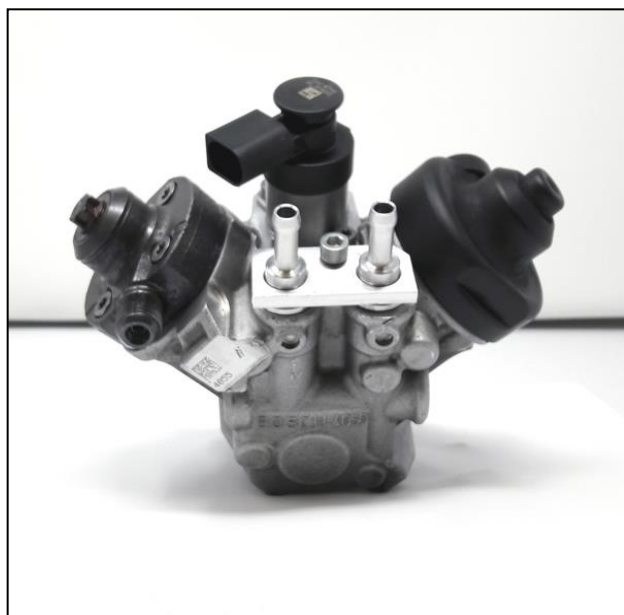

AAZ026-04CP414

AAZ026-04-CP414

**KIT PLATE + NR. 2 CONNECTIONS OF IN & OUT FOR
CP4 PUMPS 0.455.010.780/781 SU FORD 1,5**

For pump similar: 0.445.010.780/781

AAZ026-04-CP414

**KIT PIASTRINA + NR. 2 RACCORDI DI IN & OUT PER
POMPE CP4 0.445.010.780/781 SU FORD 1,5**

Per pompe similar: 0.445.010.780/781